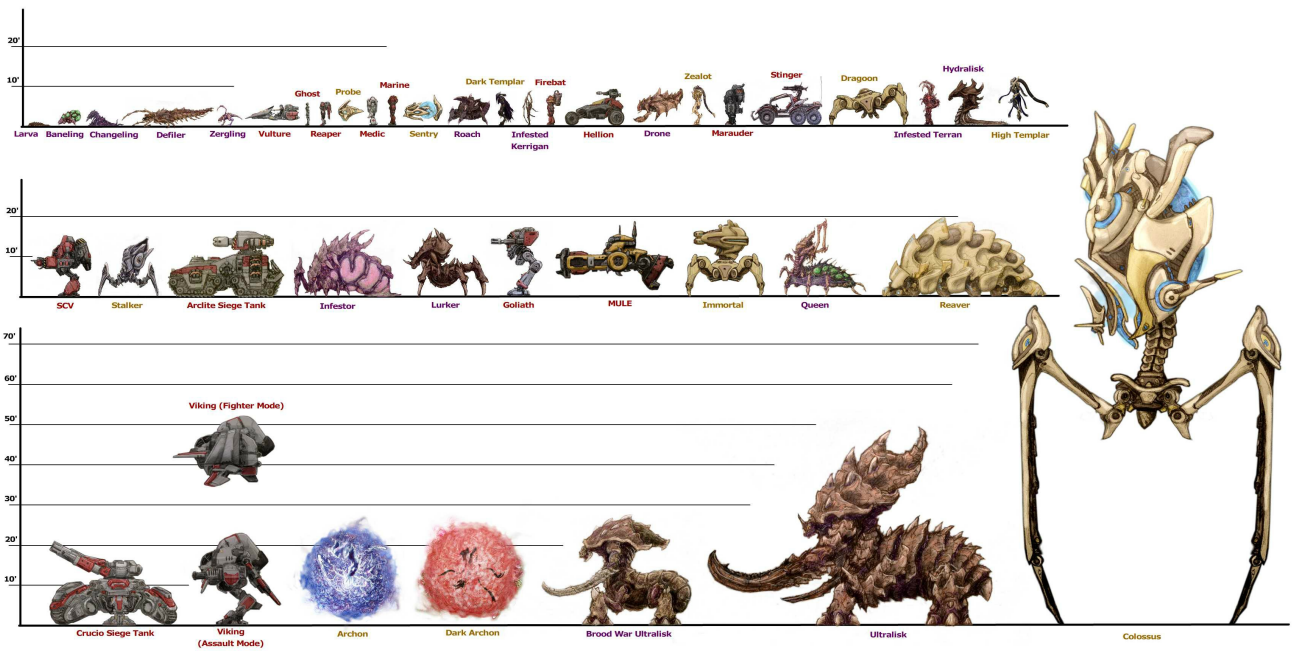

[Starcraft Real Scale Mod!](#)

[Starcraft Real Scale Mod!](#)

---

-Make the units smaller or bigger (depending on unit real scale) to make the battle ... Special Thanks to GhostNova91 for the models provided, SoulFilcher for the ... some amazing abilities and to all SC2 Mapster community for different spells, .... - Heart of the Swarm & Legacy of the Void units, models, abilities & upgrades are included. - Units size, movement, speed, range, cost & several .... Despite himself, Mike said, "At this scale?" "Working." A huge pause, as deep as a canyon. "Negative. It appears that they are surrounding themselves with some .... Amazon.com: RISK: StarCraft Collector's Edition: Game: Toys & Games. ... Item model number, RI083-334 ... And you can also play with the old rule on it if you want a long battle :) Fan of starcraft and fan of risk, so I am a real fan of this game! ... This mouse is a little smaller than most, but for a laptop it is the right size.. StarCraft is a military science fiction media franchise created by Chris Metzen and James ... A science fiction real-time strategy game, StarCraft is set in a distant sector of the ... A number of model kits, made by Academy Hobby Model Kits, were also produced, displaying 1/30 scale versions of the marine and the hydralisk.. StarCraft 2 is a real-time strategy (RTS) computer game created by Blizzard ... We quantified each model's accuracy against in-game test results as the size.. r/starcraft: All about the StarCraft games and professional scenes surrounding them. Please read the rules before submitting content.. All Custom Games are now available to Starter Model players. ... Browse SCII RS MOD (Real Scale Melee) for StarCraft II: Legacy of the Void files to download .... From the hit Blizzard Entertainment title, Starcraft 2, Sideshow Collectibles is proud to introduce Jim Raynor Terran Space Marine. Confederate marshal turned.. Though StarCraft II is a real-time strategy game, mods created within its ... and images created in Photoshop and custom models, animations, .... AlphaStar: Mastering the Real-Time Strategy Game StarCraft II ... We believe that this advanced model will help with many other challenges in ... The position of the dot represents its strategy (inset), and the size of the dot .... Blizzard Entertainment, Battle.net, Brood War, Diablo, StarCraft, and Warcraft, are trademarks or ... The manufacturer and model of your video card, sound card and modem. Our technical ... Ability to create maps that range in size from 64x64 to 256x256. Rectangular ... huge ships emerged into real space near the edge of a .... [A] SC Real Scale. Forum Index > SC2 Maps & Custom Games ... Real nice